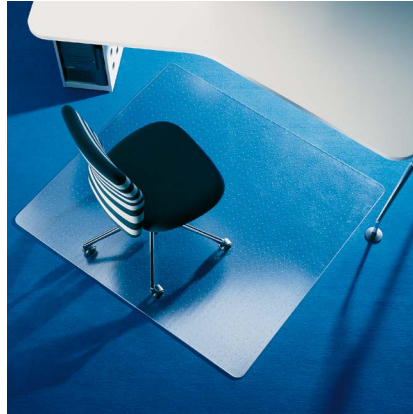

RS Office Products

Rollt & Schützt®

makrolon®

High quality floor mats with the recycling advantage.

By extending the life of your flooring with our Rollt & Schützt® mats you make a further contribution to the environment. Our durable floor mats prevent the accelerated wear and tear associated with chair casters, thereby avoiding costly replacement of your flooring material. In this manner RS Office Products doubly protects the environment by not only recycling materials but by limiting the additional burden of flooring material to the refuse stream. Furthermore less nonrenewable raw materials are required.

Rollt & Schützt® with anchor grips

For softer flooring such as carpet, we recommend this type of mat, since thousand of small anchor grips keep your mat in place without damaging the flooring material. The anchor grips are suitable for low like also high carpets.