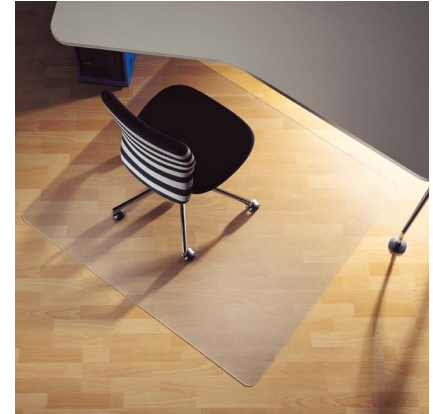

High quality floor mats with the recycling advantage.

By extending the life of your flooring with our Rollt & Schützt® mats you make a further contribution to the environment. Our durable floor mats prevent the accelerated wear and tear associated with chair casters, thereby avoiding costly replacement of your flooring material. In this manner RS Office Products doubly protects the environment by not only recycling materials but by limiting the additional burden of flooring material to the refuse stream. Furthermore less nonrenewable raw materials are required.

Naturally, Rollt & Schützt® mats are completely odorless and non outgassing because they contain no PVC or vinyl. With our highly transparent mats you can be rest assured of years of effortlessly gliding about your office.

Rollt & Schützt® with anchor grips

For softer flooring such as carpet, we recommend this type of mat, since thousand of small anchor grips keep your mat in place without damaging the flooring material. The anchor grips are suitable for low like also high carpets.

Thickness: 2,4 mm,
Length: 3,6 mm.

Rollt & Schützt® with antiglide layer

For hard flooring such as parquet, tile or stone, we recommend Rollt & Schützt® with VAB® antiglide layer. Unlike spraying a coating on the mats as an afterthought, the VAB® layer is thermally welded to the polycarbonate during the manufacturing process to make one integrate unit. Thereby Rollt & Schützt® with VAB® remain in place over its life without any sticky residues or outgassing of solvents.

Thickness: 2,0 mm